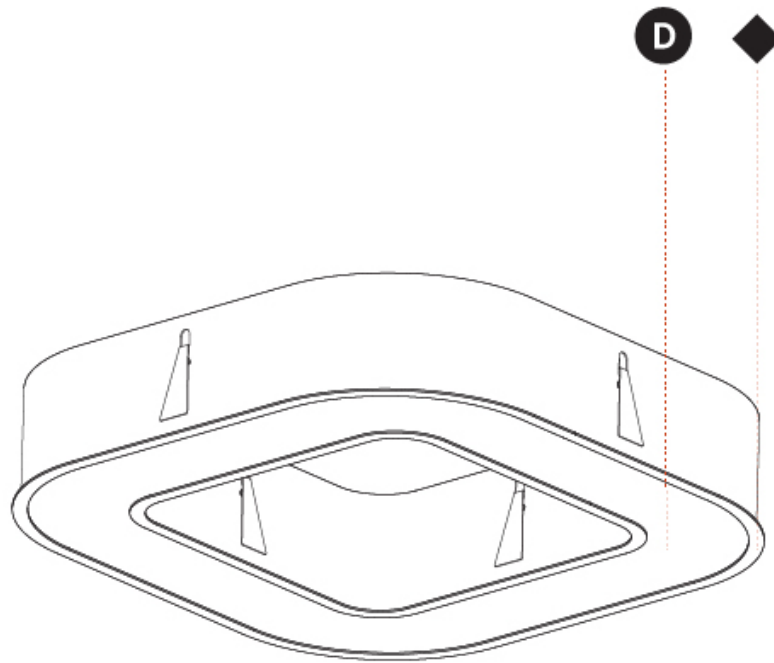

GLORIOUS QUANTUM RECESSED

A37561-

PROJECT	_____
TYPE	_____
SPECIFIER	_____
QUANTITY	_____
DATE	_____

A