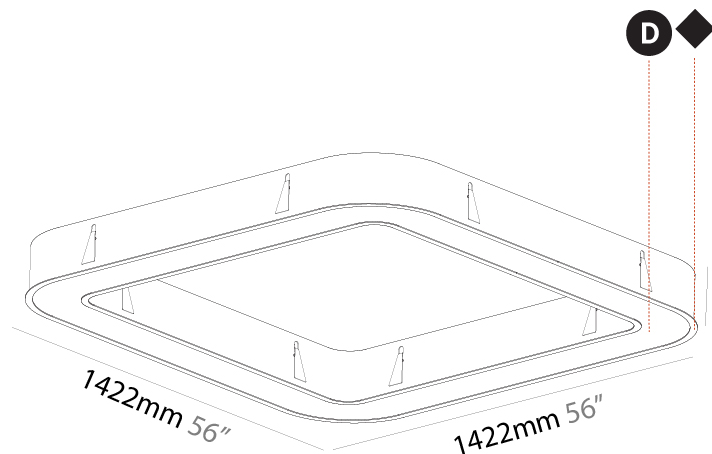

GENERAL

Series: Glorious
Subseries: Glorious Quantum
Brand: Prolicht
Division: Architectural
Mounting Type: Recessed
Mounting Location: Ceiling
Subcategory: Ambient

PHYSICAL

Shape: Square
Length (mm): 1422
Length (in): 56
Width (mm): 1422
Width (in): 56
Height (mm): 150
Height (in): 5 7/8
Min. Recessing Depth (mm): 160
Min. Recessing Depth (in): 6 5/16
Light Distribution: Direct
Weight (kg): 21.113
Weight (lbs): 46.45
Diffuser: PMMA - Opal or Micro-Prism
Fixture Finish: SSR / BKV / CWI / CRY / HAB / LAG / UFT / ITA / RUA / RUR / MIC / FTG / MYG / TWT / LOD / PUS / FRO / FUP / KIA / POP / BLS / SPG / MEY / GOH / GUM / CHC / COM / ABZ / JAG / OBR / MOS / ROR
Fixture Material: Aluminum

ELECTRICAL

Lamp Type: LED (Zhaga Standard)
Input Wattage (W): 80
Total Output Wattage (W): 64 / 51.2 (3500K)
Dimming: Non-Dimming / Phase Dimming (120Vac only) / 0-10V Dimming
Driver Included: Yes
Driver Location: Integrated
Driver Type: Constant Current - 120 / 277Vac
Driver Class: Class 2
Input Voltage (V): 120 - 277
Constant Current (MA): 350 / 800 (3500K)

LED

Color Temperature (°K): 3000 / 3500 / 4000
Max. Delivered Lumen (lm): 7380 / 7644 / 7800
CRI: >80 CRI
Efficiency (%): 65
Lamp Life (hrs): 50000

OPTICAL

RATINGS AND CERTIFICATIONS

Certified By: Certified for North American Standards
IP rating: IP20