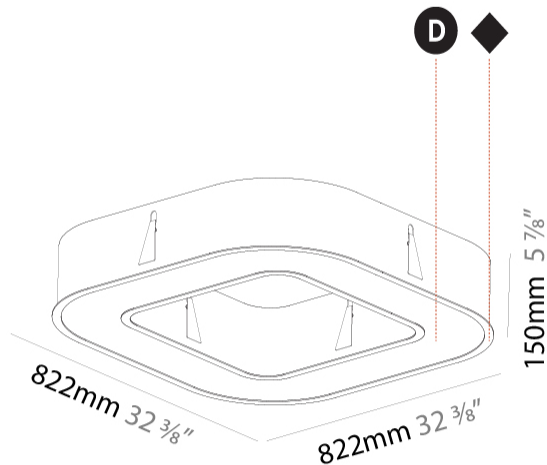

GENERAL

Series: Glorious
Subseries: Glorious Quantum
Brand: Prolicht
Division: Architectural
Mounting Type: Recessed
Mounting Location: Ceiling
Subcategory: Ambient

PHYSICAL

Shape: Square
Length (mm): 822
Length (in): 32 3/8
Width (mm): 822
Width (in): 32 3/8
Height (mm): 150
Height (in): 5 7/8
Min. Recessing Depth (mm): 160
Min. Recessing Depth (in): 6 1/4
Light Distribution: Direct
Weight (kg): 10.55
Weight (lbs): 23.21
Diffuser: PMMA - Opal or Micro-Prism
Fixture Finish: SSR / BKV / CWI / CRY / HAB / LAG / UFT / ITA / RUA / RUR / MIC / FTG / MYG / TWT / LOD / PUS / FRO / FUP / KIA / POP / BLS / SPG / MEY / GOH / GUM / CHC / COM / ABZ / JAG / OBR / MOS / ROR
Fixture Material: Aluminum

ELECTRICAL

Lamp Type: LED (Zhaga Standard)
Input Wattage (W): 40
Total Output Wattage (W): 32 / 25.6 (3500K)
Dimming: Non-Dimming / Phase Dimming (120Vac only) / 0-10V Dimming
Driver Included: Yes
Driver Location: Integrated
Driver Type: Constant Current - 120 / 277Vac
Driver Class: Class 2
Input Voltage (V): 120 - 277
Constant Current (MA): 350 / 800 (3500K)

LED

Color Temperature (°K): 3000 / 3500 / 4000
Max. Delivered Lumen (lm): 3690 / 3822 / 3900
CRI: >80 CRI
Efficiency (%): 65
Lamp Life (hrs): 50000

OPTICAL

RATINGS AND CERTIFICATIONS

Certified By: Certified for North American Standards
IP rating: IP20